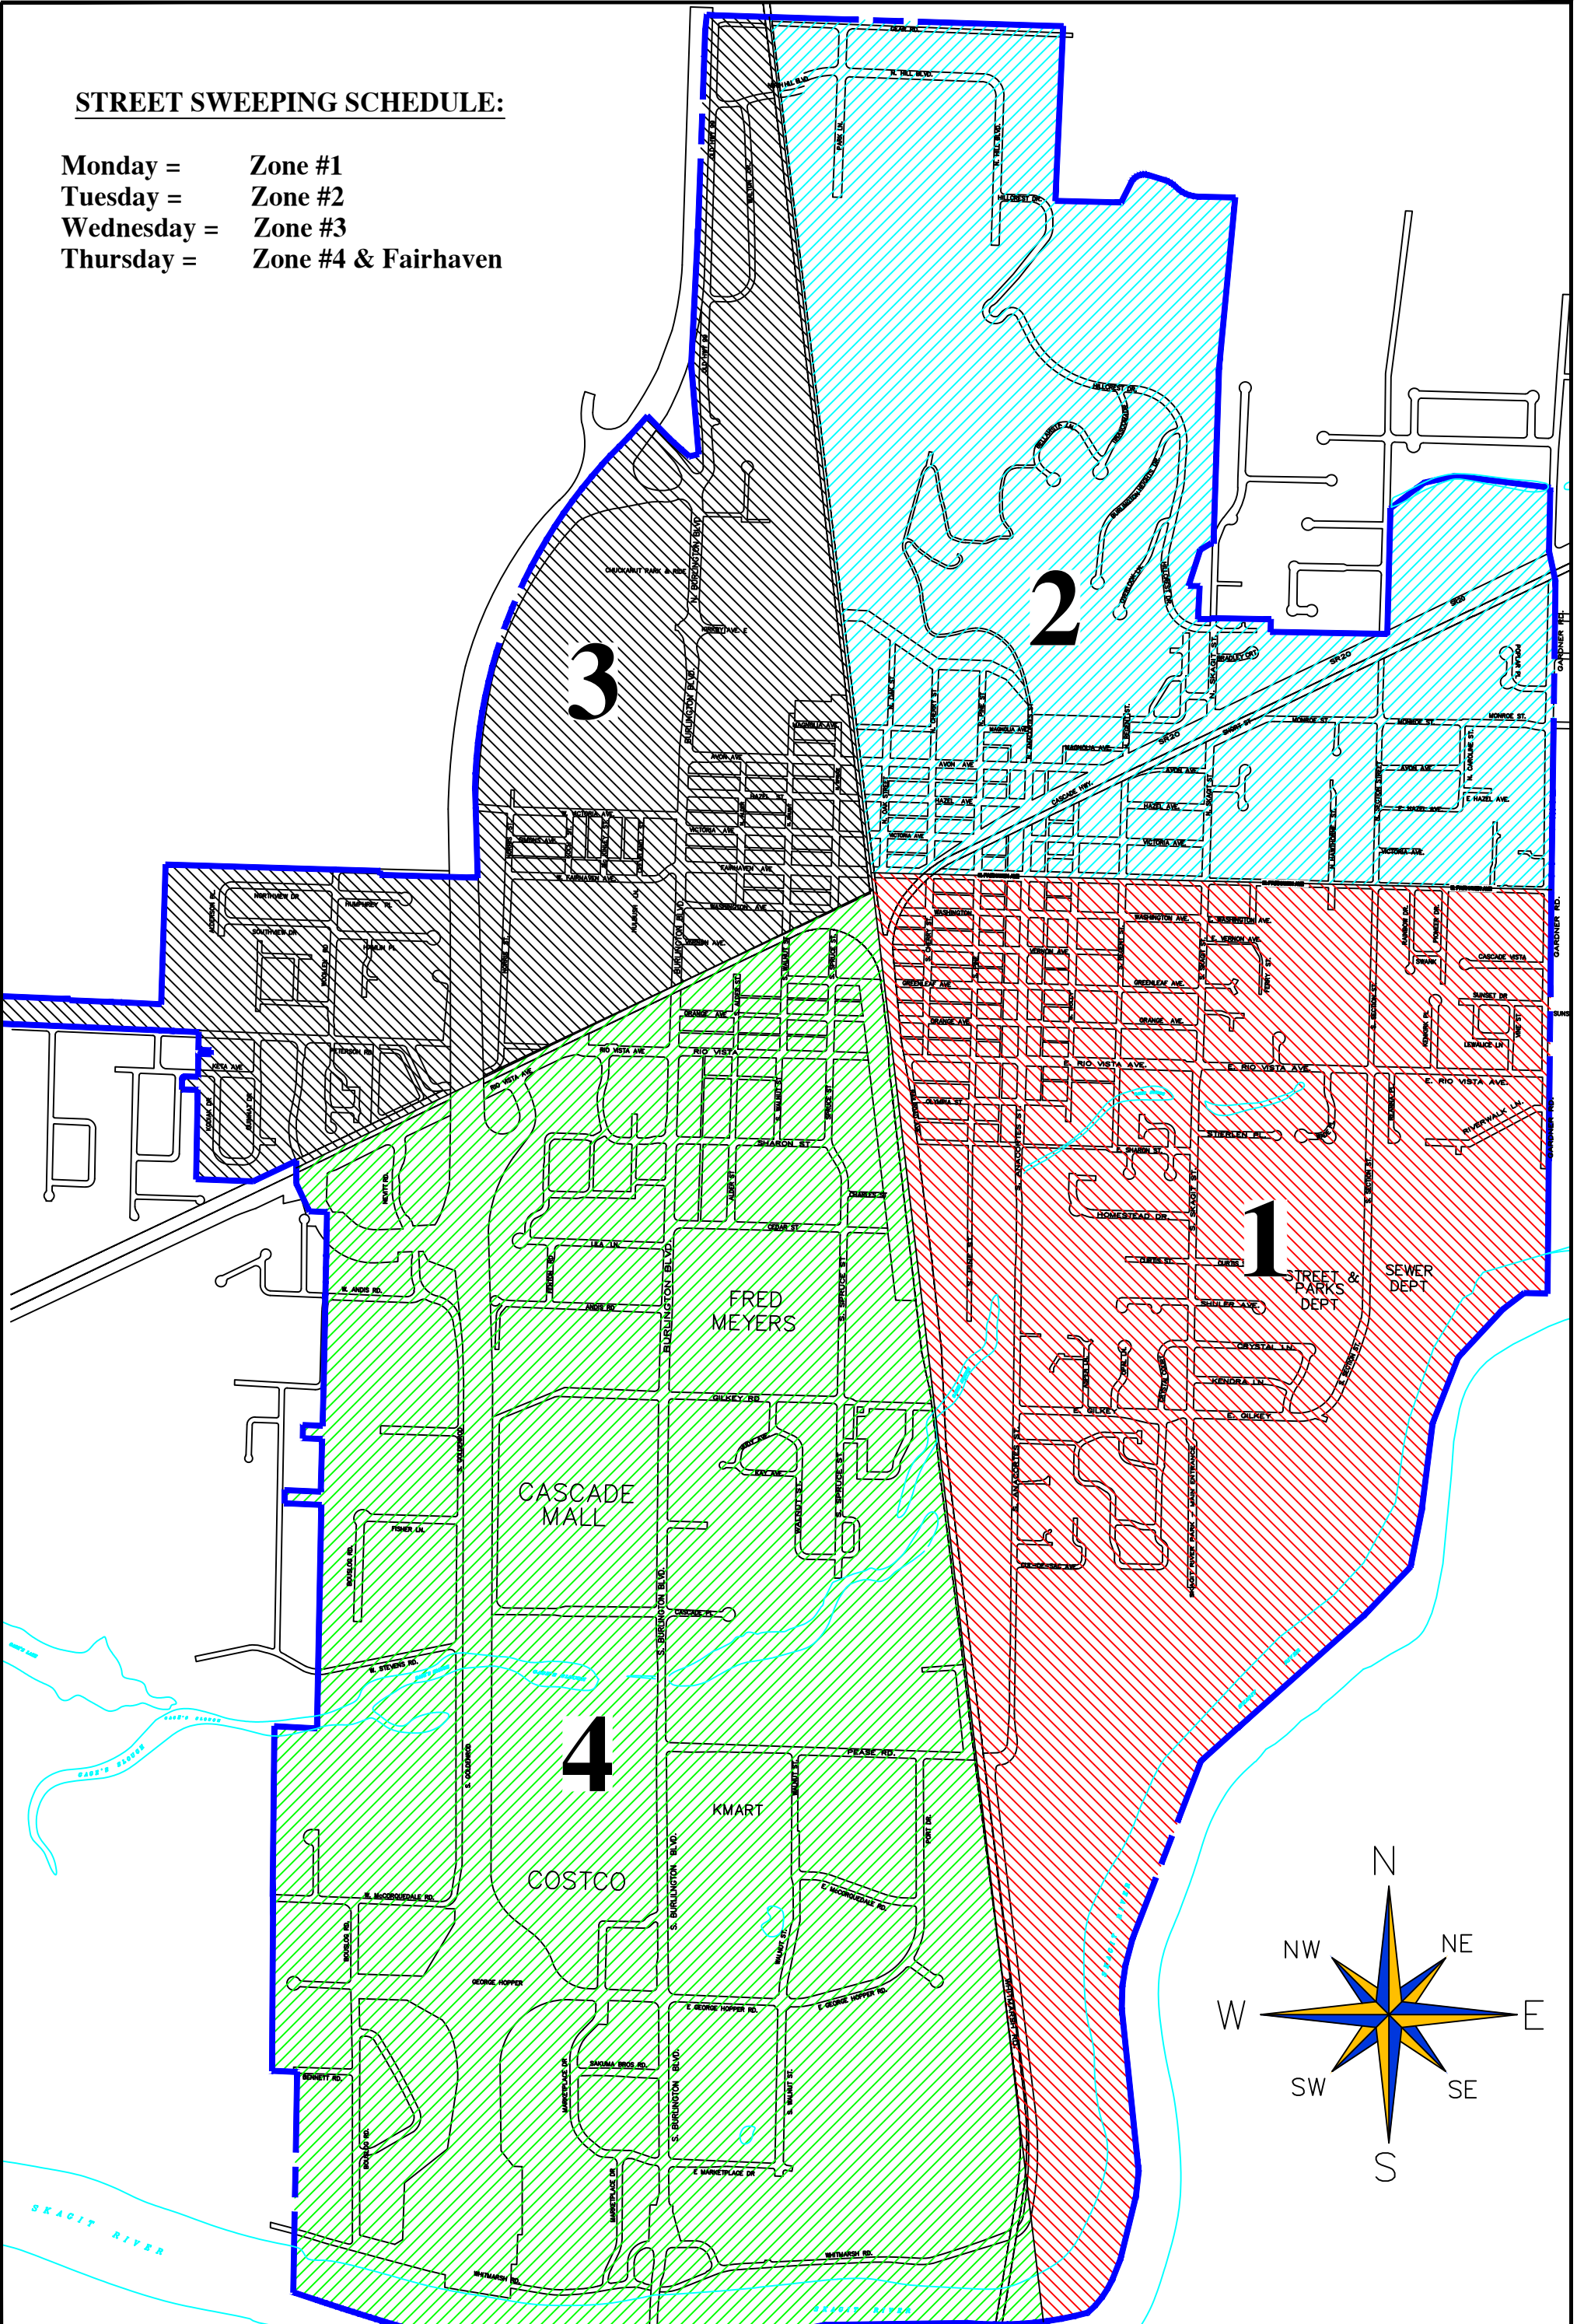

STREET SWEEPING SCHEDULE:

- Monday = Zone #1
- Tuesday = Zone #2
- Wednesday = Zone #3
- Thursday = Zone #4 & Fairhaven

STREET SWEEPING MAP

H:\Technical\Autocad Files\Drawings\City Maps\Street Maps

CITY OF BURLINGTON

DATE: 04/10/2023
DRAWN BY: Ryan Spurrer