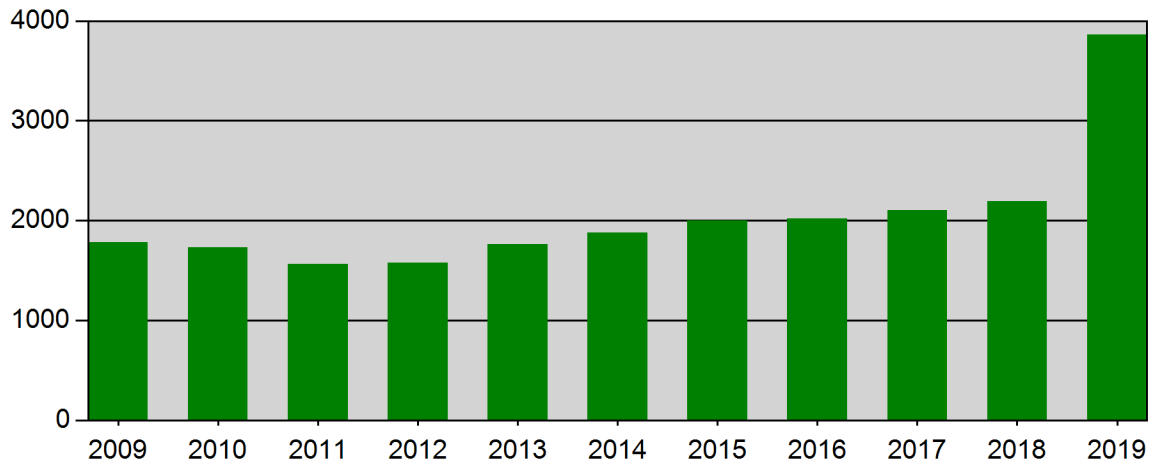

Burlington Fire Department

Burlington, WA

Incidents by Year for Year Range

StartYear: 2009 | EndYear: 2019

YEAR	COUNT
2009	1784
2010	1732
2011	1567
2012	1579
2013	1763
2014	1877
2015	2000
2016	2022
2017	2106
2018	2196
2019	3860